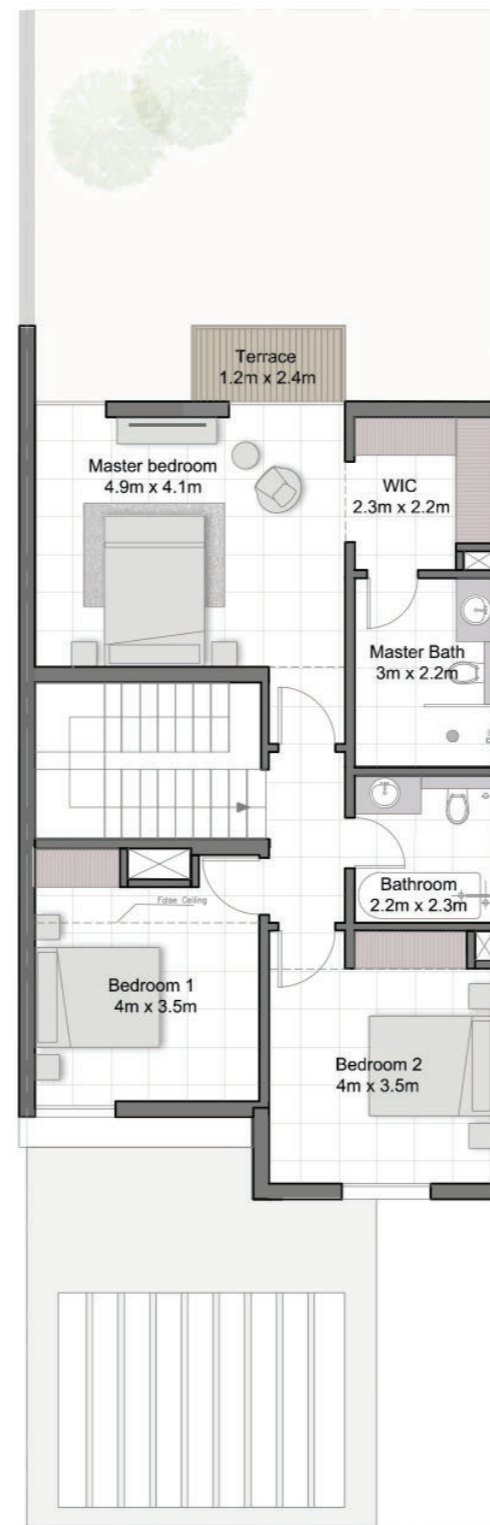

# CHERRYWOODS

FLOOR PLANS

 MERAAS

# CHERRYWOODS

GROUND FLOOR

FIRST FLOOR

3 BEDROOM MIDDLE UNIT

TOTAL AREA : 2,233 sq.ft.

# CHERRYWOODS

GROUND FLOOR

FIRST FLOOR

3 BEDROOM CORNER UNIT

TOTAL AREA : 2,367 sq.ft.

# CHERRYWOODS

GROUND FLOOR

FIRST FLOOR

4 BEDROOM CORNER UNIT

TOTAL AREA : 2,634 sq.ft.