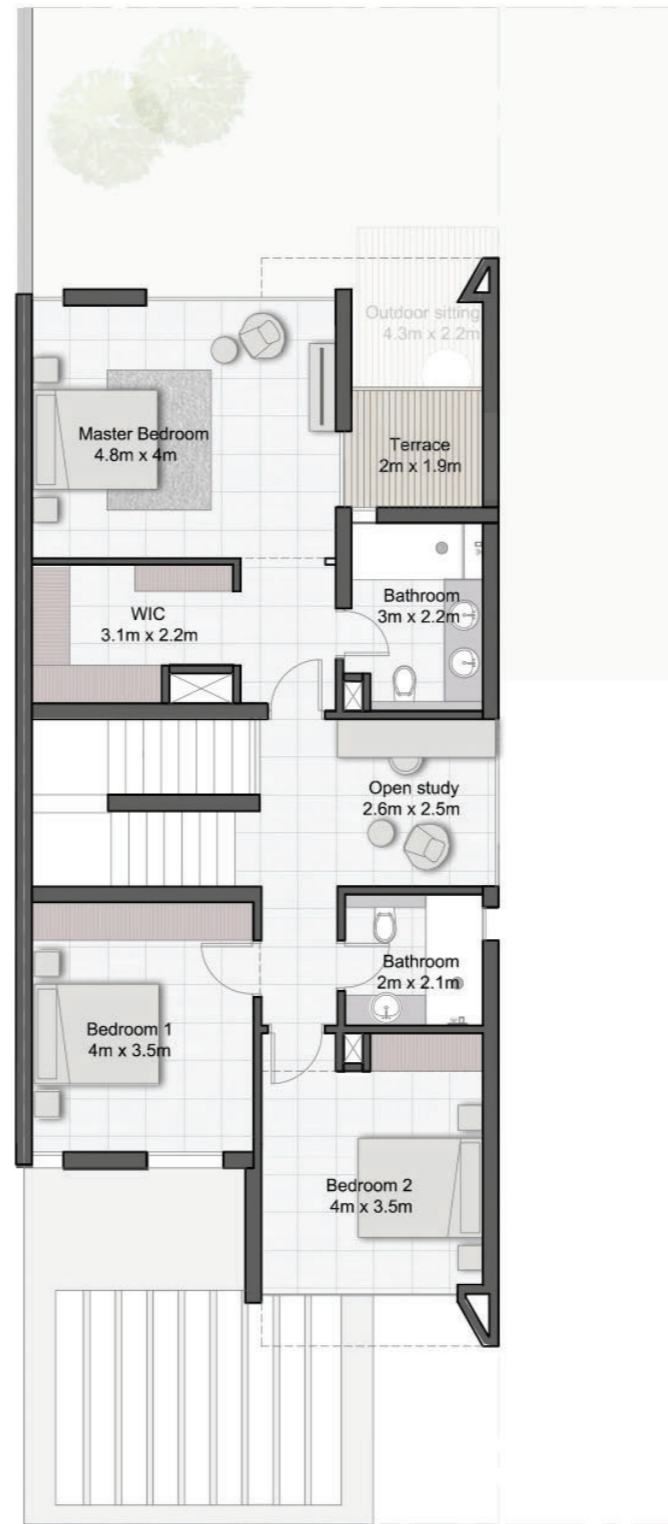

# CHERRYWOODS

FLOOR PLANS

 MERAAS

# CHERRYWOODS

GROUND FLOOR

FIRST FLOOR

3 BEDROOM MIDDLE UNIT

TOTAL AREA : 2,233 sq.ft.

# CHERRYWOODS

GROUND FLOOR

FIRST FLOOR

3 BEDROOM CORNER UNIT

TOTAL AREA : 2,367 sq.ft.

# CHERRYWOODS

GROUND FLOOR

FIRST FLOOR

4 BEDROOM CORNER UNIT

TOTAL AREA : 2,634 sq.ft.