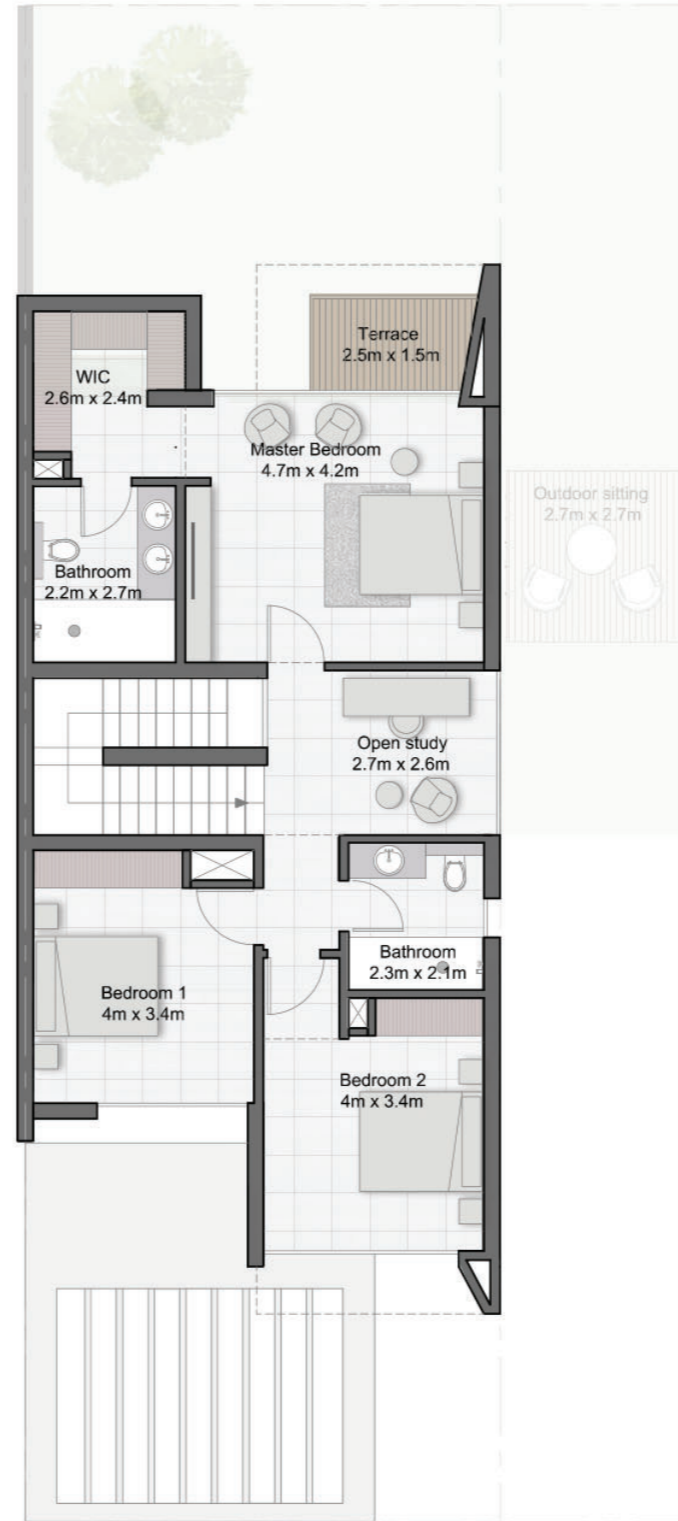

# CHERRYWOODS

FLOOR PLANS

 MERAAS

# CHERRYWOODS

GROUND FLOOR

FIRST FLOOR

3 BEDROOM MIDDLE UNIT

TOTAL AREA : 2,233 sq.ft.

# CHERRYWOODS

GROUND FLOOR

FIRST FLOOR

3 BEDROOM CORNER UNIT

TOTAL AREA : 2,367 sq.ft.

# CHERRYWOODS

GROUND FLOOR

FIRST FLOOR

4 BEDROOM CORNER UNIT

TOTAL AREA : 2,634 sq.ft.