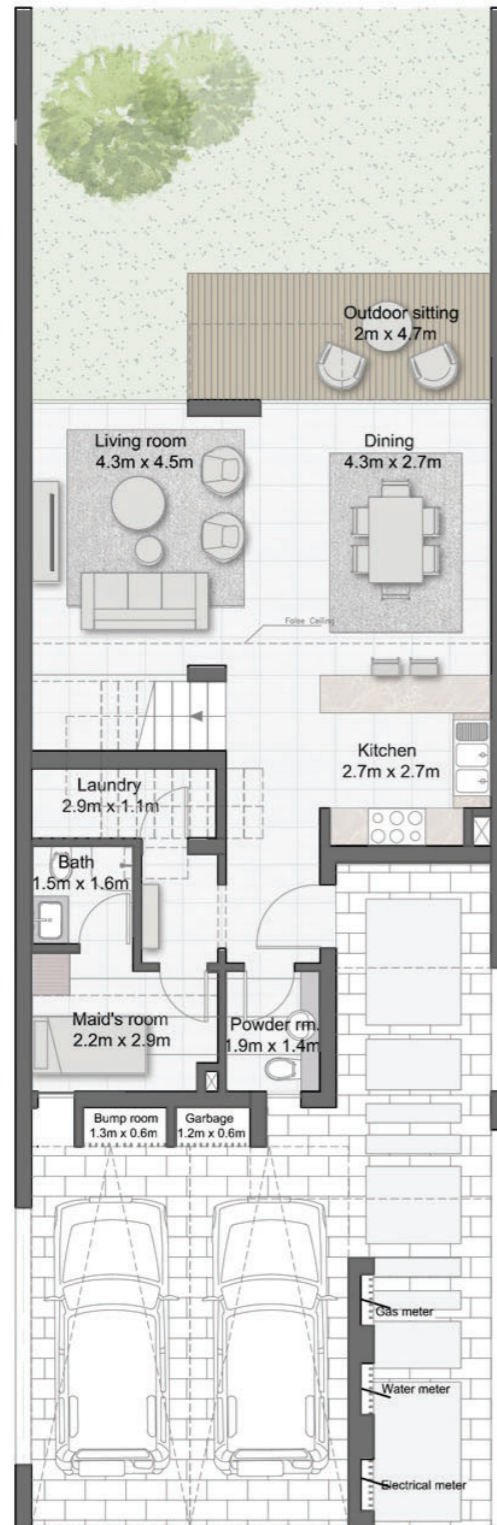

# CHERRYWOODS

FLOOR PLANS

 MERAAS

# CHERRYWOODS

GROUND FLOOR

FIRST FLOOR

3 BEDROOM MIDDLE UNIT

TOTAL AREA : 2,233 sq.ft.

# CHERRYWOODS

GROUND FLOOR

FIRST FLOOR

3 BEDROOM CORNER UNIT

TOTAL AREA : 2,367 sq.ft.

# CHERRYWOODS

GROUND FLOOR

FIRST FLOOR

4 BEDROOM CORNER UNIT

TOTAL AREA : 2,634 sq.ft.