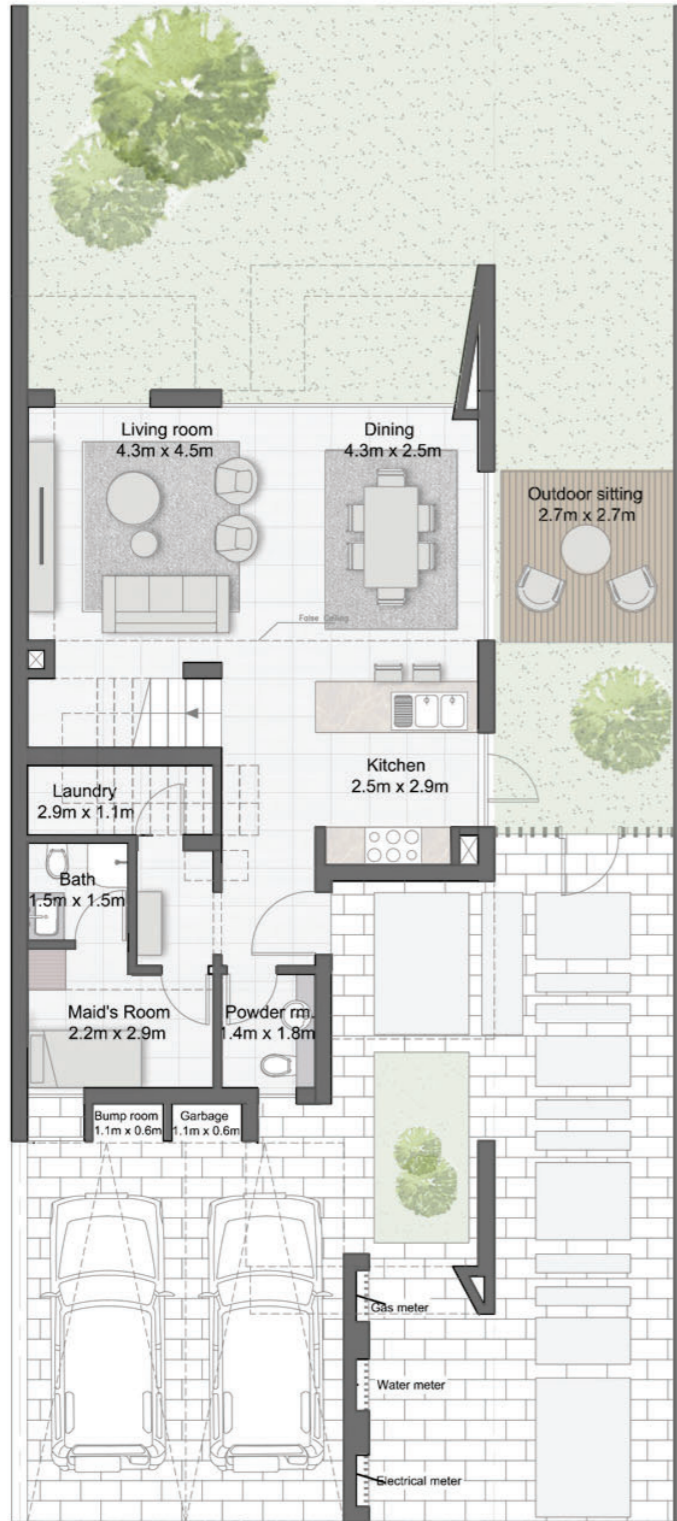

# CHERRYWOODS

FLOOR PLANS

 MERAAS

# CHERRYWOODS

GROUND FLOOR

FIRST FLOOR

3 BEDROOM MIDDLE UNIT

TOTAL AREA : 2,233 sq.ft.

# CHERRYWOODS

GROUND FLOOR

FIRST FLOOR

3 BEDROOM CORNER UNIT

TOTAL AREA : 2,367 sq.ft.

# CHERRYWOODS

GROUND FLOOR

FIRST FLOOR

4 BEDROOM CORNER UNIT

TOTAL AREA : 2,634 sq.ft.