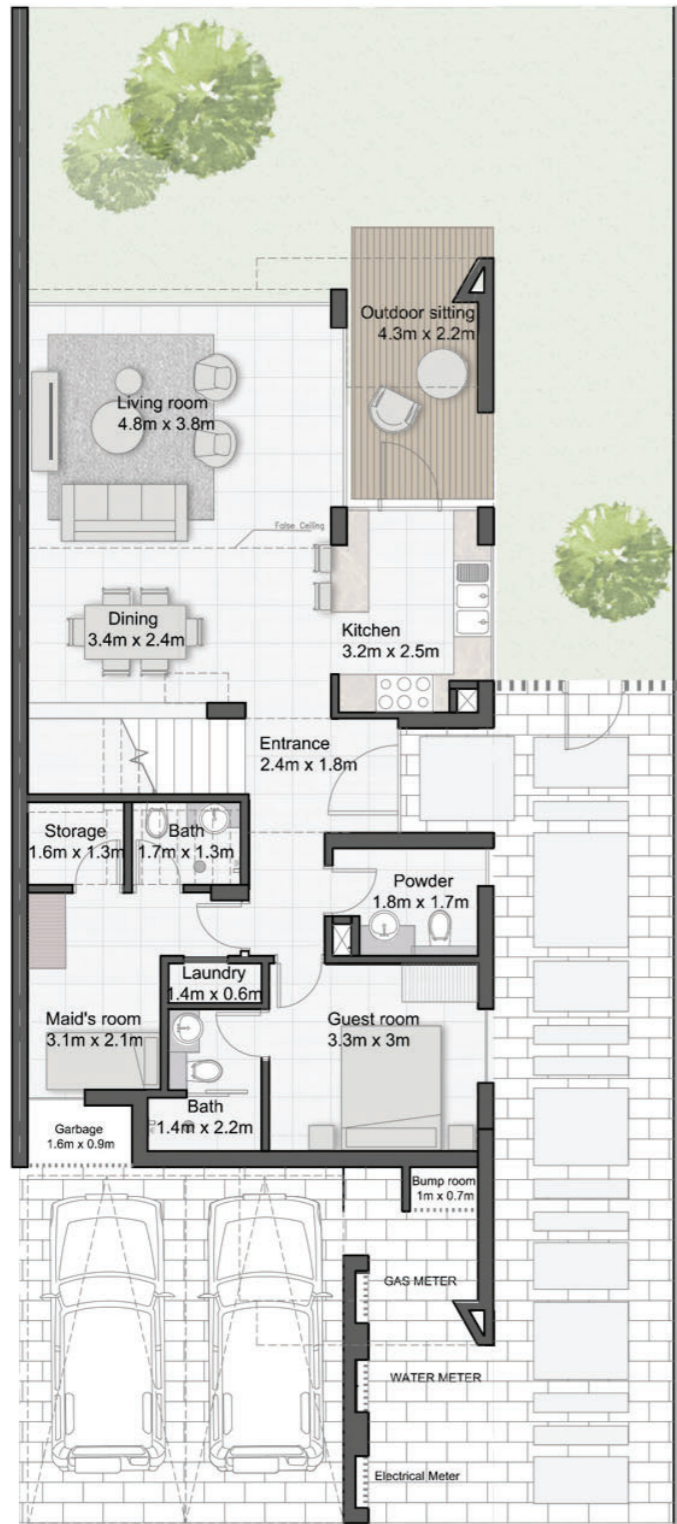

# CHERRYWOODS

FLOOR PLANS

 MERAAS

# CHERRYWOODS

GROUND FLOOR

FIRST FLOOR

3 BEDROOM MIDDLE UNIT

TOTAL AREA : 2,233 sq.ft.

# CHERRYWOODS

GROUND FLOOR

FIRST FLOOR

3 BEDROOM CORNER UNIT

TOTAL AREA : 2,367 sq.ft.

# CHERRYWOODS

GROUND FLOOR

FIRST FLOOR

4 BEDROOM CORNER UNIT

TOTAL AREA : 2,634 sq.ft.